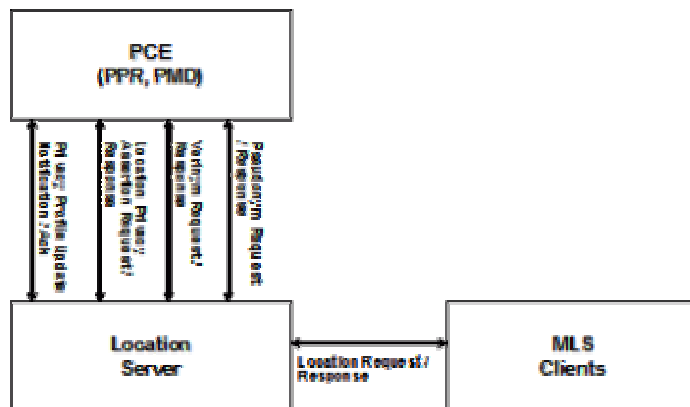

## [LBS] OMA

Location-based Services (LBS)는 위치 기반 서비스를 제공하는 서비스이다. OMA는 Location Services (LCS)를 정의하며, 이는 Location Interoperability Forum (LIF)에서 개발되었다. LIF는 MLP (Mobile Location Protocol), RLP (Roaming Location Protocol), SUPL (Secure User Plane Location), PCP (Privacy Check Protocol) 등을 정의한다. SUPL은 LOC WG가 정의하며, Sprint, Vodafone, Orange, China Mobile, Telefonica Moviles, Telia Sonera, Orange, Nokia, LG, Siemens, Ericsson, Qualcomm, TCS, ETRI, Openwave, SUPL, MLS, LOC, MLP, RLP, PCP, SUPL, MLP (Mobile Location Protocol) (location server) (LCS client) MLP가, RLP (Roaming Location Protocol) RLP MLP DTD element attribute roaming

< 1 > MLP RLP, PCP

PCP(Privacy Checking Protocol) 가 privacy  
 , privacy  
 . Privacy PCE(Privacy  
 Checking Entity) , PCP PCE . PCP  
 privacy assertion service, pseudonym/verinym mediation service, privacy update  
 notification service .

< 2 > PCP

Secure User Plane Location(SUPL)

control plane

user plane

가

control plane

control plane signaling

protocol

control plane

upgrade

SUPL

< 3> SUPL

SUPL	Vodafone	LOC WG	WI	가		
2003	가	가	가	1	2004	12
		SUPL 1.0			SUPL 2.0	가
	SUPL	OMA	3GPP2	TIA		

OMA LOC WG

- MLP : Mobile Location Protocol Version 3.2
- RLP : Roaming Location Protocol Version 1.0
- SUPL: Secure User Plane Location Requirements Version 1.0 , 2.0
- PCP: Privacy Checking Protocol Requirements Version 1.0