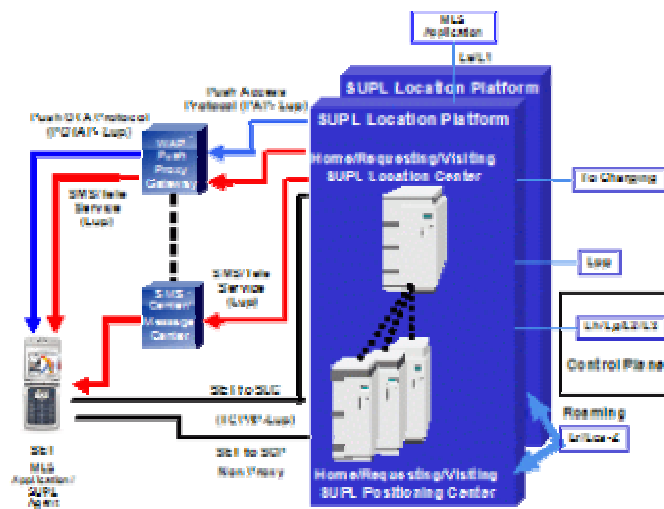

## [LBS] OMA

Location-based Services (LBS)는 위치 기반 서비스를 제공하는 서비스이다. OMA는 Location Services (LCS)를 정의하며, 이는 Location Interoperability Forum (LIF)에서 개발되었다. LIF는 MLP (Mobile Location Protocol), RLP (Roaming Location Protocol), SUPL (Secure User Plane Location), PCP (Privacy Check Protocol) 등을 정의한다. SUPL은 LOC WG가 정의하며, Sprint, Vodafone, Orange, China Mobile, Telefonica Moviles, Telia Sonera, Orange, Nokia, LG, Siemens, Ericsson, Qualcomm, TCS, ETRI, Openwave, SUPL, MLS, LOC, MLP, RLP, PCP, SUPL, MLP (Mobile Location Protocol) (location server) (LCS client) MLP가, RLP (Roaming Location Protocol) RLP MLP DTD element attribute roaming

< 2 > PCP

Secure User Plane Location(SUPL)

control plane

user plane

가

control plane

control plane signaling

protocol

control plane

upgrade

SUPL

< 3> SUPL

SUPL	Vodafone	LOC WG	WI	가		
2003	가	가	가	1	2004	12
		SUPL 1.0			SUPL 2.0	가
	SUPL	OMA	3GPP2	TIA		

OMA LOC WG

- MLP : Mobile Location Protocol Version 3.2
- RLP : Roaming Location Protocol Version 1.0
- SUPL: Secure User Plane Location Requirements Version 1.0 , 2.0
- PCP: Privacy Checking Protocol Requirements Version 1.0