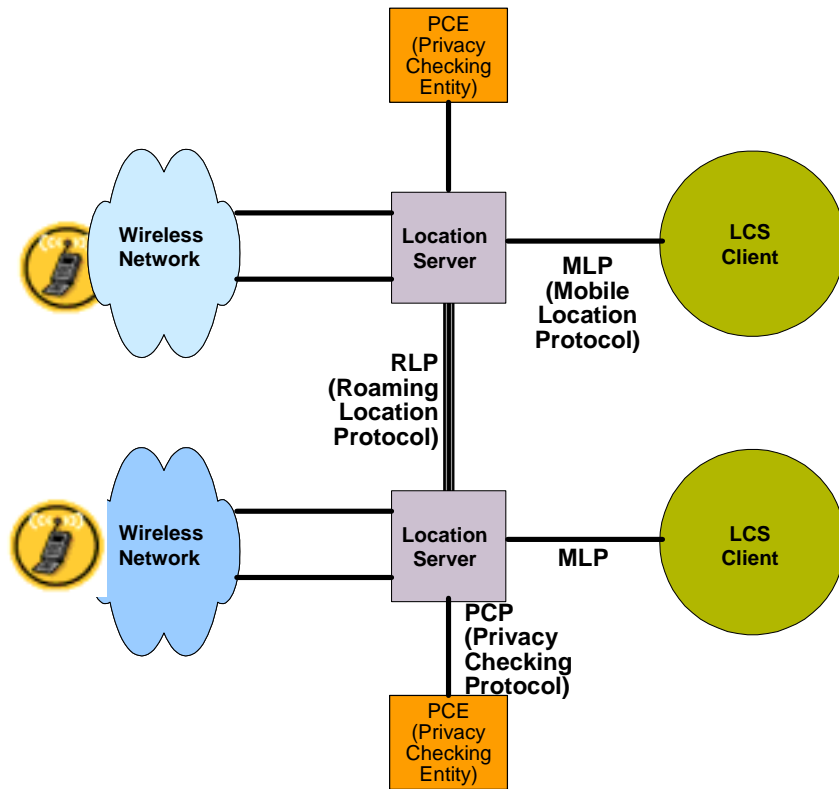

## [LBS] OMA

Location-based Services (LBS)는 위치 기반 서비스를 제공하는 서비스이다. OMA는 Location Services (LCS)를 정의하며, 이는 Location Interoperability Forum (LIF)에서 개발되었다. LIF는 MLP (Mobile Location Protocol), RLP (Roaming Location Protocol), SUPL (Secure User Plane Location), PCP (Privacy Check Protocol) 등을 정의한다. SUPL은 LOC WG가 정의하며, Sprint, Vodafone, Orange, China Mobile, Telefonica Moviles, Telia Sonera, Orange, Nokia, LG, Siemens, Ericsson, Qualcomm, TCS, ETRI, Openwave, SUPL, MLS, LOC, MLP, RLP, PCP, SUPL, MLP (Mobile Location Protocol) (location server) (LCS client) MLP가, RLP (Roaming Location Protocol) RLP MLP DTD element attribute roaming

< 1 > MLP RLP, PCP

PCP(Privacy Checking Protocol) 가 privacy  
 , privacy  
 . Privacy PCE(Privacy  
 Checking Entity) , PCP PCE . PCP  
 privacy assertion service, pseudonym/verinym mediation service, privacy update  
 notification service .

< 2 > PCP

Secure User Plane Location(SUPL)

control plane

user plane

가

control plane

control plane signaling

protocol

control plane

upgrade

SUPL

< 3> SUPL

SUPL	Vodafone	LOC WG	WI	가		
2003	가	가	가	1	2004	12
		SUPL 1.0			SUPL 2.0	가
	SUPL	OMA	3GPP2	TIA		

OMA LOC WG

- MLP : Mobile Location Protocol Version 3.2
- RLP : Roaming Location Protocol Version 1.0
- SUPL: Secure User Plane Location Requirements Version 1.0 , 2.0
- PCP: Privacy Checking Protocol Requirements Version 1.0