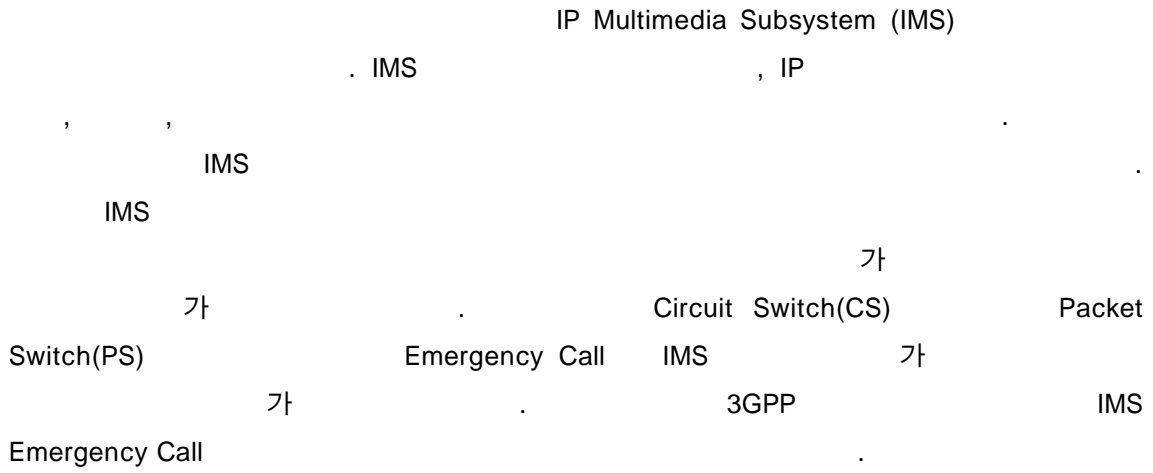

[ ] IMS(IP Multimedia Subsystem) Emergency Call