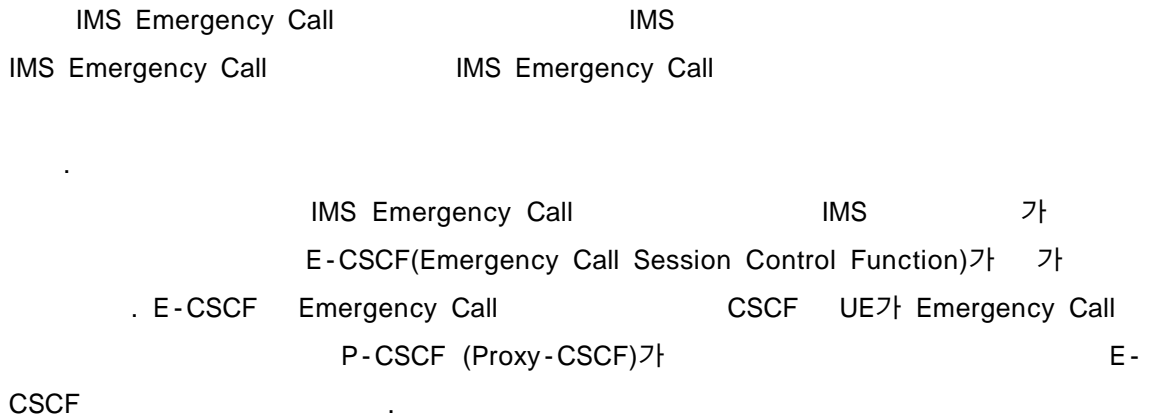

IMS Emergency Call