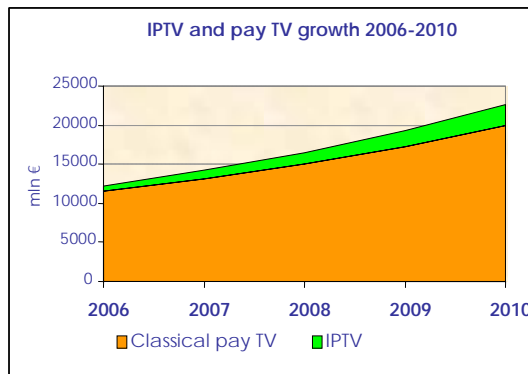

3

2010

12%

가

IP가

Connectivity

Source: ITMedia Consulting

Broadband TV 2006
 €680 million revenues in WE
 4.4% of pay TV market