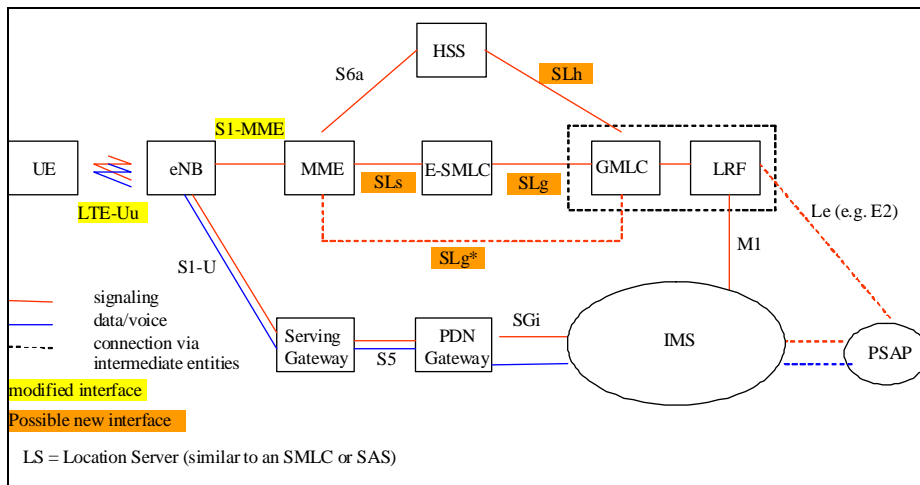

Lawful Intercept Control Plane
가 가 (3GPP SA WG2 : S2-086305)

SMLC(Serving Mobile Location Center)가 GMLC(Gateway Mobile Location Center)
Location Center) IMS emergency call
EPC e-Node B
MME(Mobility Management Entity)가