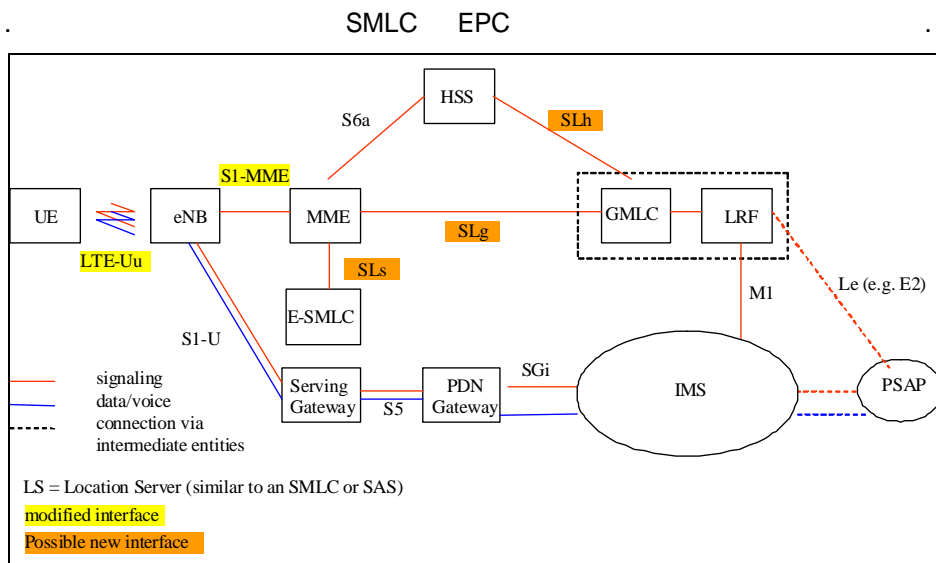

< 1 > 1

SMLC가 MME IMS emergency
call e-Node B