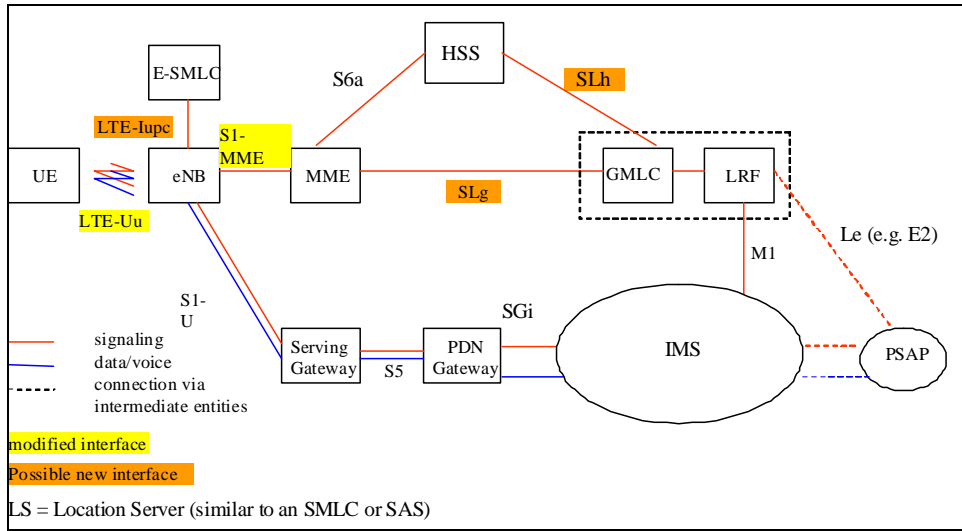

emergency call

SMLC가 e-Node B
SMLC가

IMS

가

< 3> 3

3 / 10

call flow

/
2009

가

(SK , donghee@sktelecom.com)