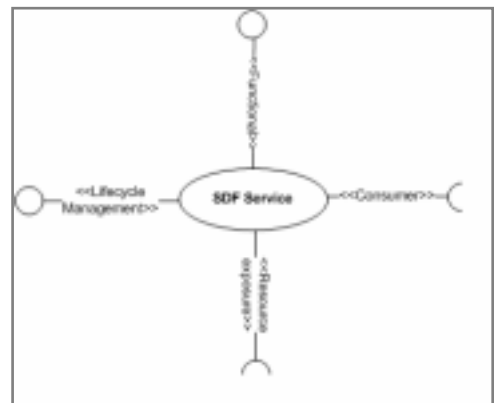

Delivery) (Management)

SDF 2007 7

SDF 2007

SDF

SDF

SDF IMS IPTV Delivery
Management ,
, SDF , SDF Service SDF
(BSS/OSS) / 'TR139 - SDF Overview'
, SDF Service (Functional
Interface) , SDF Service status/lifecycle , (non-
functional) Lifecycle Management interface SDF
Service Resource Consumer interface
Resource Expose Interface
, SDF
'TMF519 - SDF Business Agreement'
, SDP IT / (Liaison)
'TR144 - SDF Industry Group Positioning'

[SDF]

[TMForum SDF Service]

6 , 2008 TAW[2] Summer , Phase 3 (2008
) Agenda SDF Reference Model
(information), (interface)
NGOSS(New Generation Operations Systems and Software) Contract[3]
(UML)

SDF IT SDP가
, SDP
SDP