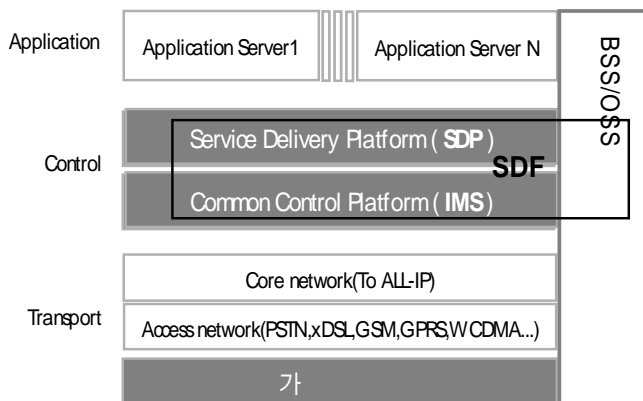

Delivery) (Management)

SDF 2007 7

SDF 2007

SDF

SDF

SDF IMS IPTV Delivery
Management ,
, SDF , SDF Service SDF
(BSS/OSS) / 'TR139 - SDF Overview'
, SDF Service (Functional
Interface) , SDF Service status/lifecycle , (non-
functional) Lifecycle Management interface SDF
Service Resource Consumer interface
Resource Expose Interface
, SDF
'TMF519 - SDF Business Agreement'
, SDP IT / (Liaison)
'TR144 - SDF Industry Group Positioning'

[SDF]

[TMForum SDF Service]

6 , 2008 TAW[2] Summer , Phase 3 (2008
) Agenda SDF Reference Model
(information), (interface)
NGOSS(New Generation Operations Systems and Software) Contract[3]
(UML)

SDF IT SDP가
, SDP
SDP